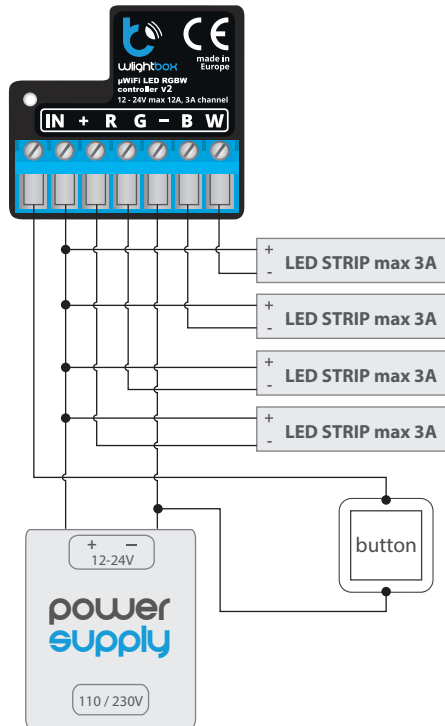

control with μ WiFi technology
from any place in the World

WIRELESS CONTROLLER FOR LED AND LED RGB / RGBW / CT

- wLightBox v2 + RGB LED strip
+ 1-channel LED strip (white color)

- wLightBox v2
+ 4 single-channel LED strip

- wLightBox v2
+ 4-channel RGBW LED strip

- wLightBox v2
+ 2-channel CT LED strip (CW/WW, CCT)

- wLightBox v2
+ 2 strips of 2-channel CT LED strip (CW/WW, CCT)