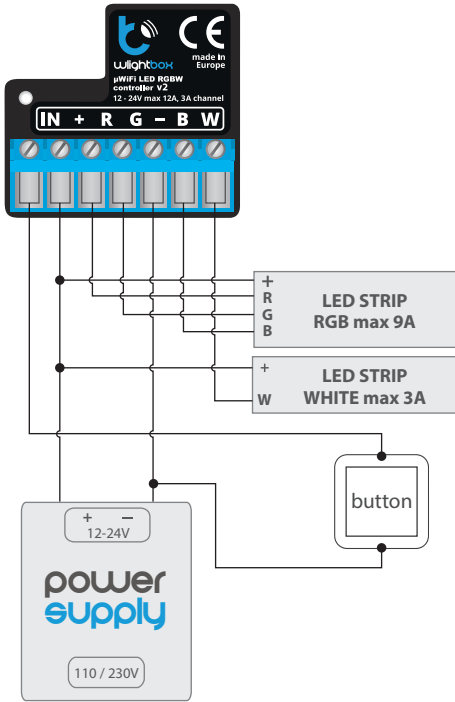

control with μ WiFi technology
from any place in the World

WIRELESS CONTROLLER FOR LED AND LED RGB / RGBW / CT

- wLightBox v2 + RGB LED strip
+ 1-channel LED strip (white color)

- wLightBox v2
+ 4 single-channel LED strip

- wLightBox v2
+ 4-channel RGBW LED strip

- wLightBox v2
+ 2-channel CT LED strip (CW/WW, CCT)

- wLightBox v2
+ 2 strips of 2-channel CT LED strip (CW/WW, CCT)