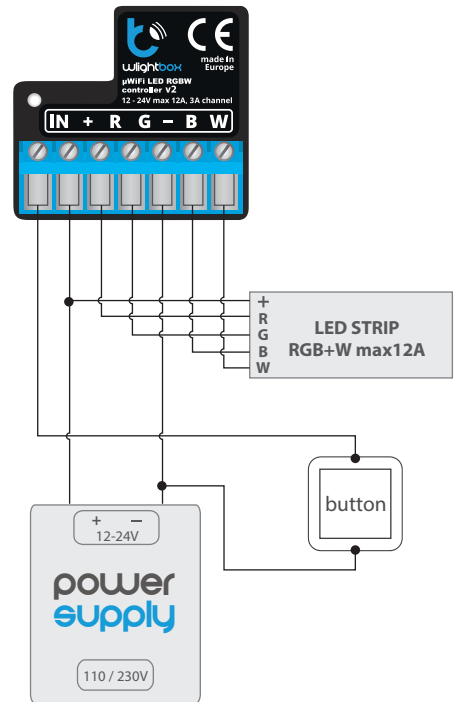

control with μ WiFi technology
from any place in the World

WIRELESS CONTROLLER FOR LED AND LED RGB / RGBW / CT

- wLightBox v2 + RGB LED strip
+ 1-channel LED strip (white color)

- wLightBox v2
+ 4 single-channel LED strip

- wLightBox v2
+ 4-channel RGBW LED strip

- wLightBox v2
+ 2-channel CT LED strip (CW/WW, CCT)

- wLightBox v2
+ 2 strips of 2-channel CT LED strip (CW/WW, CCT)