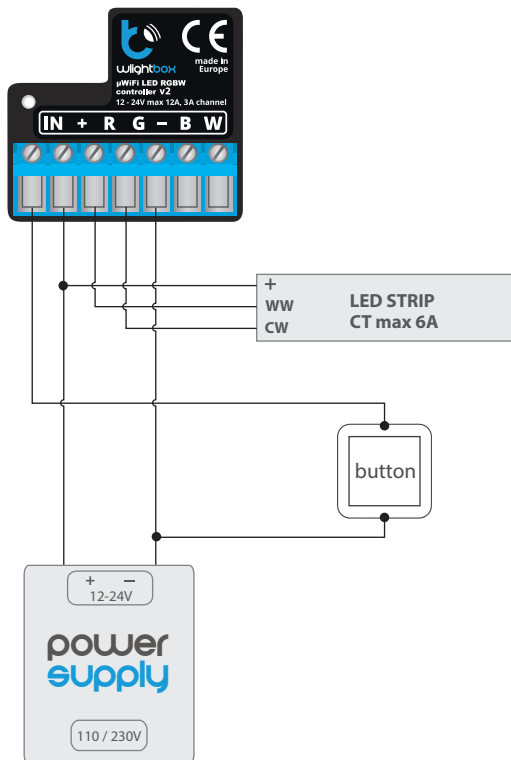

control with μ WiFi technology
from any place in the World

WIRELESS CONTROLLER FOR LED AND LED RGB / RGBW / CT

- wLightBox v2 + RGB LED strip
+ 1-channel LED strip (white color)

- wLightBox v2
+ 4 single-channel LED strip

- wLightBox v2
+ 4-channel RGBW LED strip

- wLightBox v2
+ 2-channel CT LED strip (CW/WW, CCT)

- wLightBox v2
+ 2 strips of 2-channel CT LED strip (CW/WW, CCT)